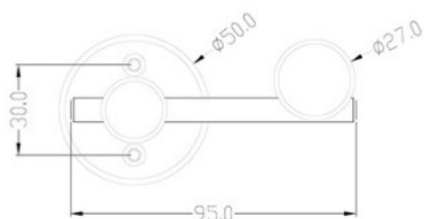

PRODUCT SHEET

Description:

Turn & Release Handle SS-304, Black, F/Glass & Wood, F/Inset Doors, F/8-10mm Glass Or 10-18mm Wood Panels, W/Round, Striker Knob

Item number:

22.23.156-5

Units	Box	Carton	HS Code	Barcode
Set			8302419000	 5704866528955

SISO A/S

Mileparken 11
DK-2740 Skovlunde
Denmark
VAT: DK24786013

Phone +45 45 830 900

www.siso.dk
siso@siso.dk

Danske Bank
Nytov Branch
Copenhagen
SWIFT: DABADKKK

Account no.
4180 3112 112936
IBAN Account
DK7230003112112936