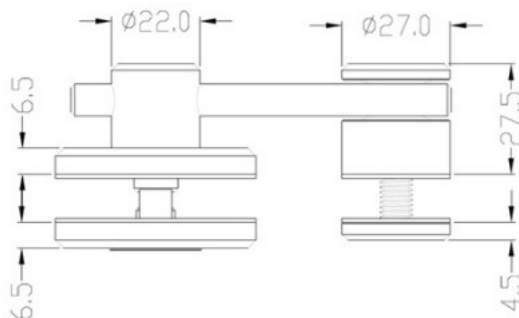

## Description:

Turn & Release Handle SS-304, Black, F/Glass & Wood, F/Inset Doors, F/8-10mm Glass Or 10-18mm Wood Panels, W/Round, Striker Knob

## Item number:

22.23.156-5

Units	Box	Carton	HS Code	Barcode
Set			8302419000	 5704866528955